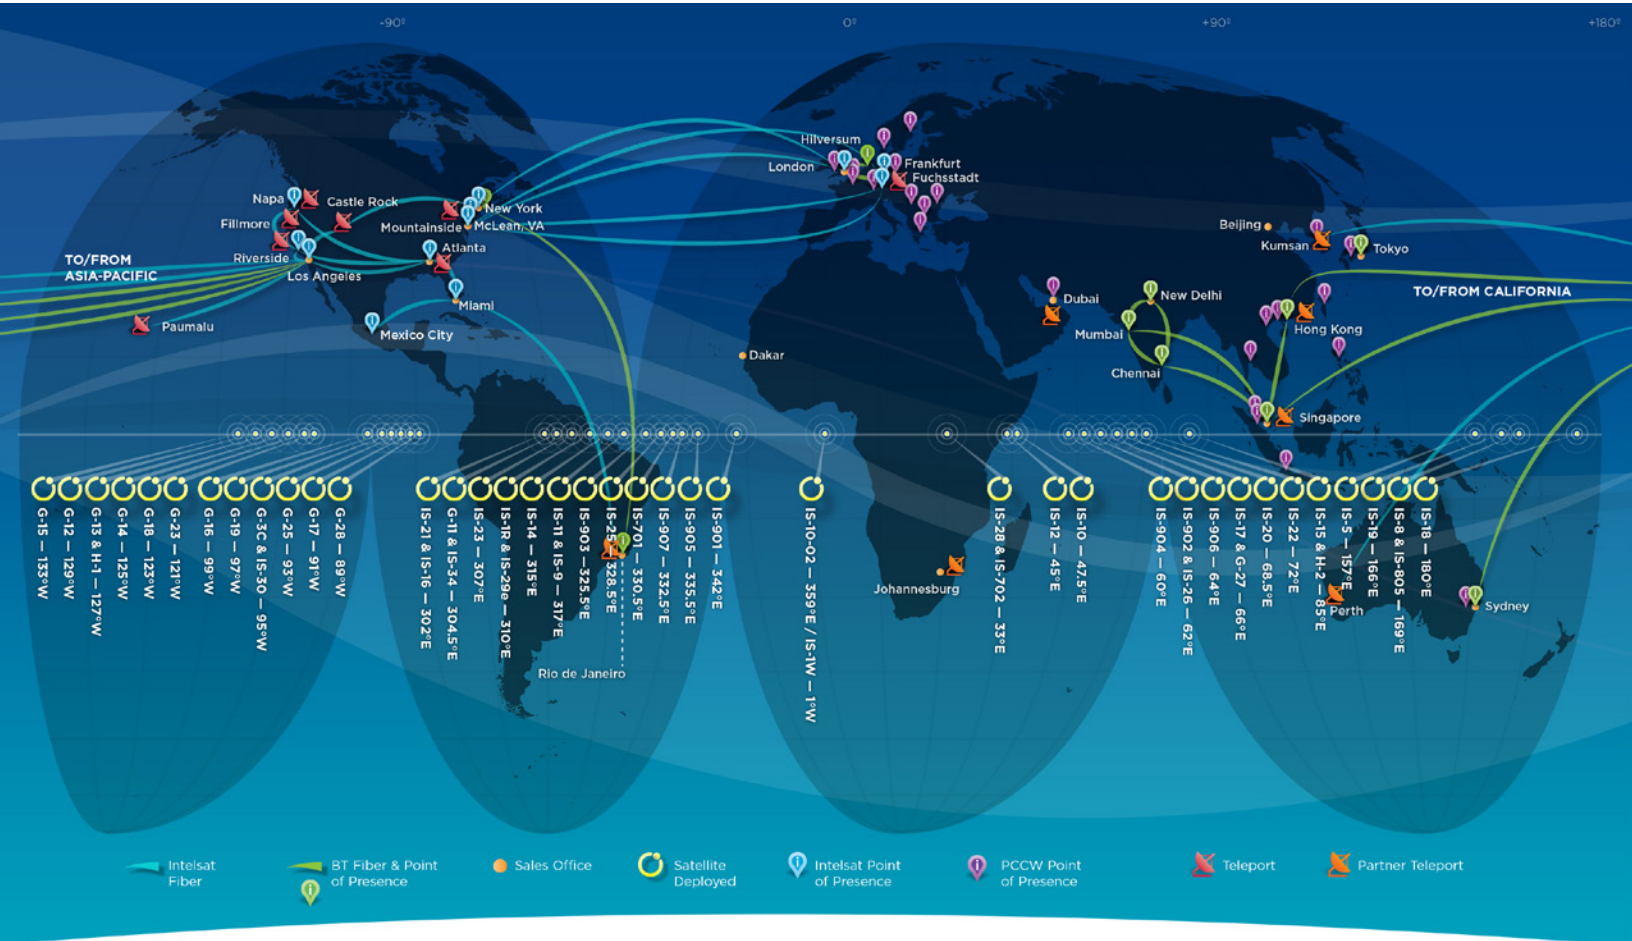

Serving Intelsat customers throughout **the Americas**

Intelsat 31 is a 20-kilowatt class C- and Ku-band satellite manufactured by Space Systems Loral. The C-band payload will enhance Intelsat’s C-band infrastructure serving Latin America, and DIRECTV Latin America, will use the Ku-band payload to expand its current DTH entertainment offerings for Pan Americana, and provide backup and restoration services. The satellite will be co-located with Intelsat’s Galaxy 3C and Intelsat 30 satellites at 95°W.

C-band Key Parameters

- Transponders:
4 x 69.6 MHz
- Polarization:
Linear – Horizontal uplink,
Vertical downlink
- Downlink Frequency:
3400 to 3700 MHz
- Typical Edge of Coverage e.i.r.p:
> 33.2 dBW
- Uplink Frequency:
6425 to 6725 MHz
- Beam Peak G/T:
Up to -6.5 dB/K
- SFD Range at Reference Contour:
-95 to -74 dBW/m² (-11.5 dB/K)

Ku-band map is customer proprietary.

**This is a future spacecraft deployment. All payload performance values are preliminary.*

Intelsat Global Infrastructure

About Intelsat

Intelsat operates the world's first Globalized Network, delivering high-quality, cost-effective video and broadband services anywhere in the world. Intelsat's Globalized Network combines the world's largest satellite backbone with terrestrial infrastructure, managed services and an open, interoperable architecture to enable customers to drive revenue and reach through a new generation of network services.