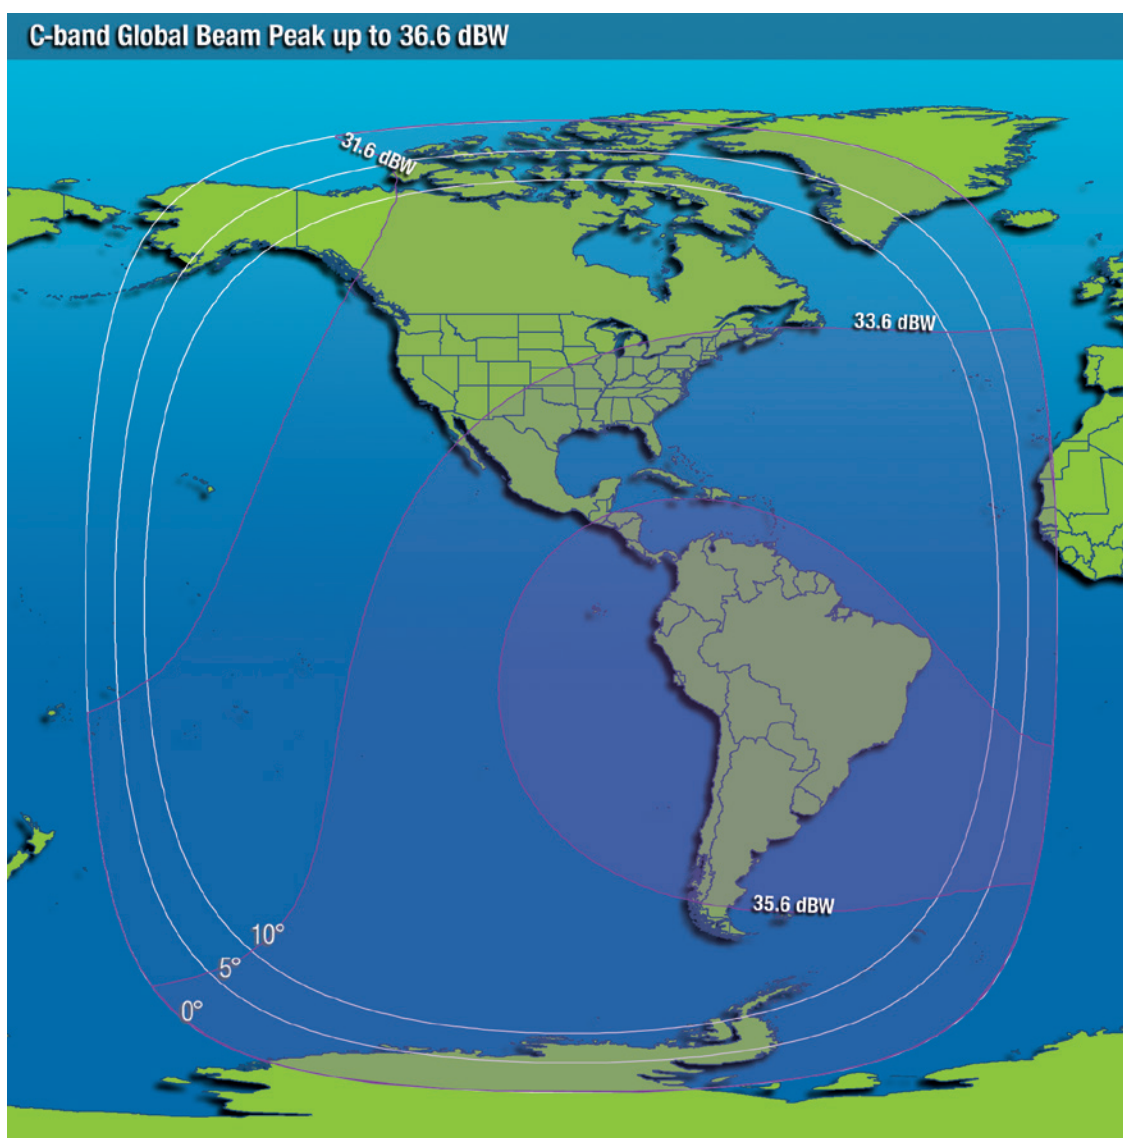

Serving Intelsat customers throughout **the Americas**

Intelsat 31 is a 20-kilowatt class C- and Ku-band satellite manufactured by Space Systems Loral. The C-band payload will enhance Intelsat’s C-band infrastructure serving Latin America, and DIRECTV Latin America, will use the Ku-band payload to expand its current DTH entertainment offerings for Pan Americana, and provide backup and restoration services. The satellite will be co-located with Intelsat’s Galaxy 3C and Intelsat 30 satellites at 95°W.

C-band Key Parameters

- Transponders:
4 x 69.6 MHz
- Polarization:
Linear – Horizontal uplink,
Vertical downlink
- Downlink Frequency:
3400 to 3700 MHz
- Typical Edge of Coverage e.i.r.p:
> 33.2 dBW
- Uplink Frequency:
6425 to 6725 MHz
- Beam Peak G/T:
Up to -6.5 dB/K
- SFD Range at Reference Contour:
-95 to -74 dBW/m² (-11.5 dB/K)

Ku-band map is customer proprietary.

**This is a future spacecraft deployment. All payload performance values are preliminary.*

Intelsat Global Infrastructure

About Intelsat

Intelsat operates the world's first Globalized Network, delivering high-quality, cost-effective video and broadband services anywhere in the world. Intelsat's Globalized Network combines the world's largest satellite backbone with terrestrial infrastructure, managed services and an open, interoperable architecture to enable customers to drive revenue and reach through a new generation of network services.