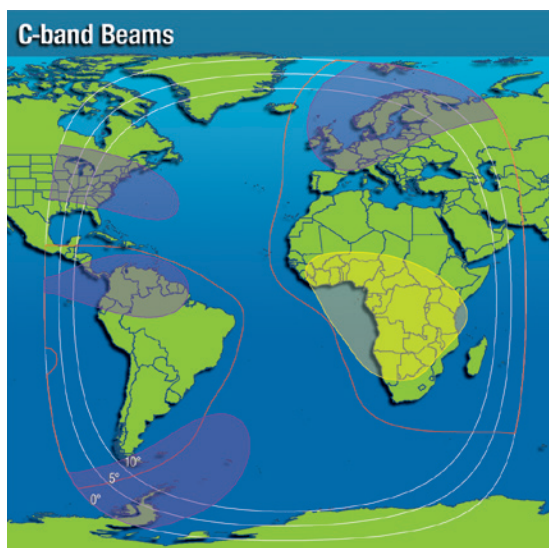

Experience the Next Level of High Throughput Services

The fifth of our Intelsat Epic^{NG} high throughput satellites, Intelsat 37e represents a significant evolution of our award-winning platform. Intelsat 37e features enhanced power sharing technology which enables assignment of power between shaped, fixed and steerable spot Ku-band and Ka-band beams. This allows us to optimize services to the requirements of in-demand applications, by region, delivering efficiency improvements for mobility and government customers in the Americas, Africa and Europe. Intelsat 37e is the first satellite to offer interconnectivity between three different bands. The next-generation satellite delivers high performance service in C-, Ku- and Ka-bands for use in wireless backhaul, enterprise VSAT and mobility networks.

IS-37e – C-band