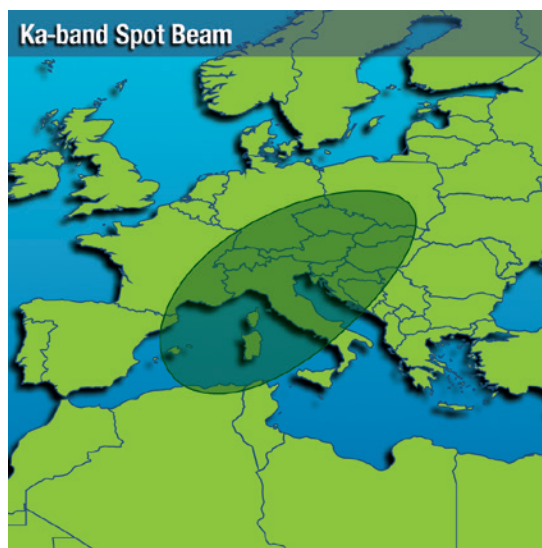

IS-37e – Ka-band

C-band Key Parameters

Configurable Capacity:
90 (in equivalent 36 MHz units)

Polarization:
Circular – Right or Left Hand

Typical Coverage e.i.r.p. Range:

Spots:	46.4 up to 52.2 dBW
Global:	34.6 up to 38.1 dBW
Latin America:	41.8 up to 46.3 dBW
Africa/Europe:	38.1 up to 43.3 dBW
Central Africa:	42.8 up to 47.6 dBW

Typical G/T Range:

Spots:	2.0 up to 13.4 dB/K
Global:	-9.0 up to -5.9 dB/K
Latin America:	-2.7 up to 0.7 dB/K
Africa/Europe:	-5.6 up to -1.0 dB/K
Central Africa:	-2.2 up to 3.0 dB/K