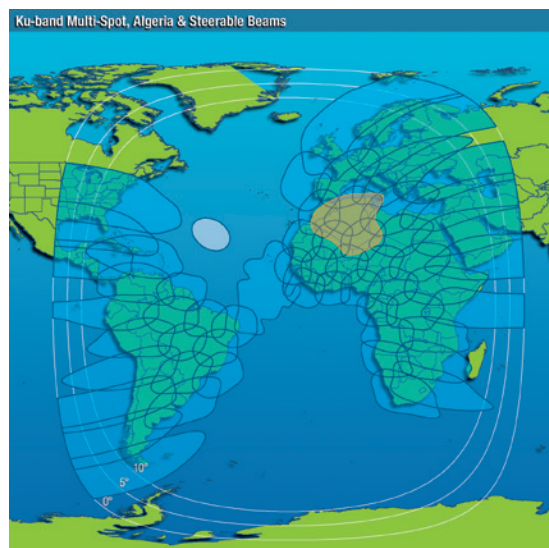

IS-37e – Ku-band Multi-Spot, Algeria & Steerable

Ka-band Key Parameters

Configurable Capacity:
37 (in equivalent 36 MHz units)

Polarization:
Circular – Right or Left Hand

Typical Coverage e.i.r.p. Range:
55.5 up to 58.1 dBW

Beam Peak G/T Range:
8.3 up to 11.3 dB/K

Ku-band Key Parameters

Configurable Capacity:
275 (in equivalent 36 MHz units)

Polarization:
Linear – Horizontal or Vertical

Typical Edge of Coverage e.i.r.p.:

Spots:	48.1 up to 61.1 dBW
Algeria:	51.5 up to 58.4 dBW

Beam Peak G/T:

Spots:	4.1 up to 16.9 dB/K
Algeria:	1.5 up to 11.7 dB/K

*This is a future spacecraft deployment. All payload performance values are preliminary. Any beam to any beam connectivity