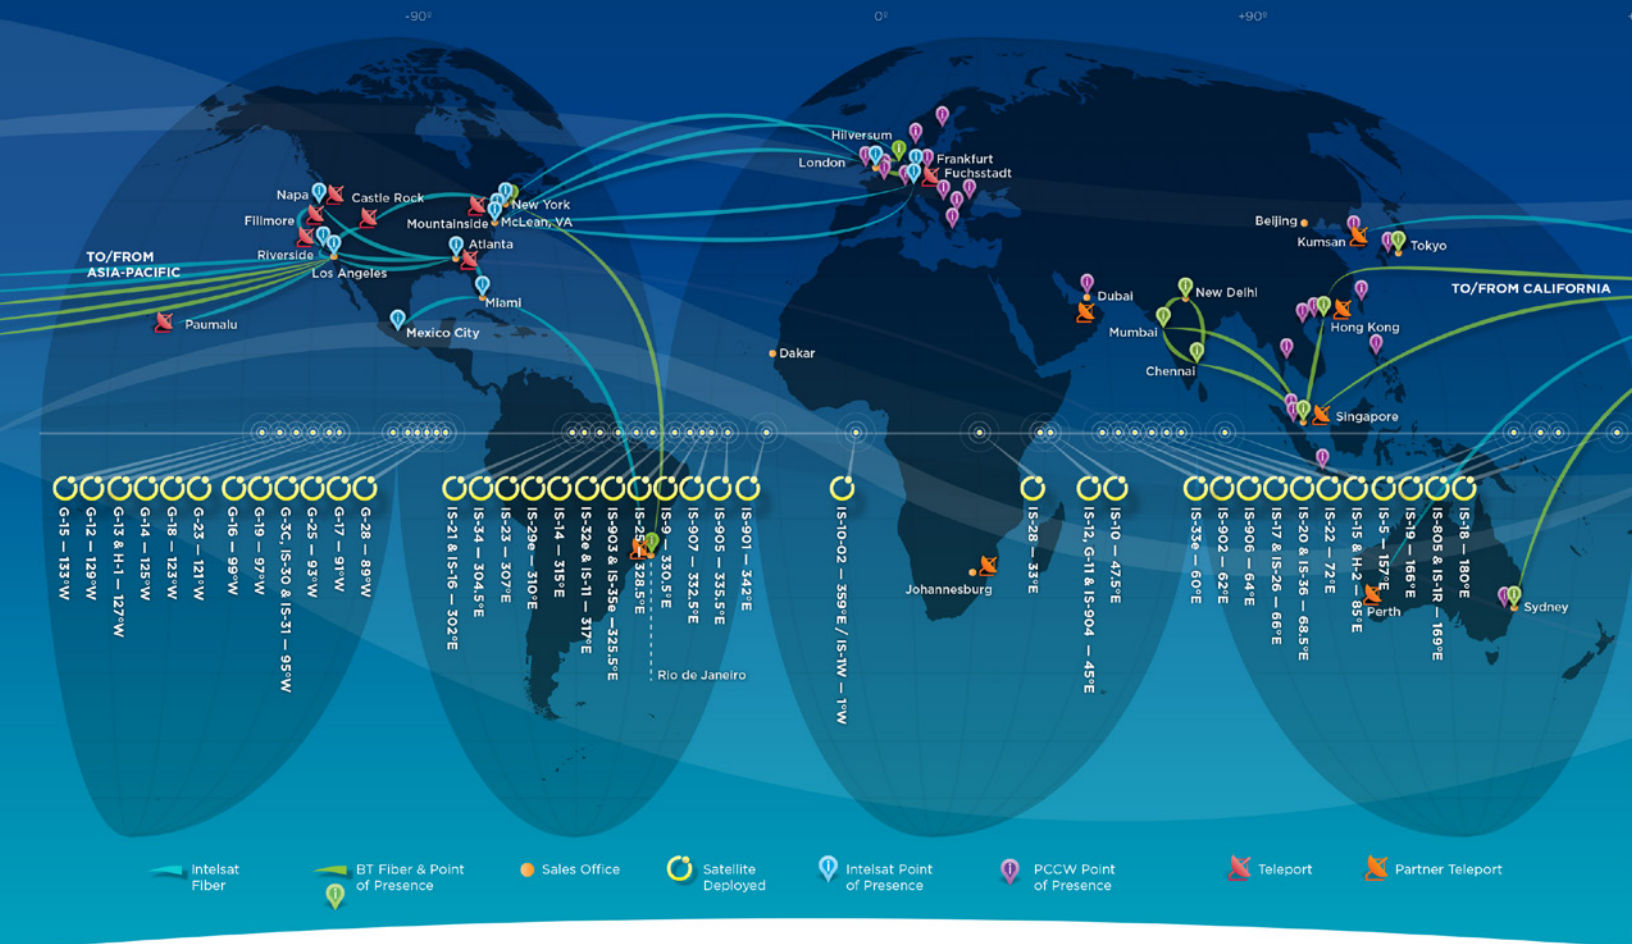

## IS-37e – Ku-band Multi-Spot, Algeria & Steerable

### Ku-band Key Parameters

Configurable Capacity:  
275 (in equivalent 36 MHz units)

Polarization:  
Linear – Horizontal or Vertical

Typical Edge of Coverage e.i.r.p.:

Spots:	48.1 up to 61.1 dBW
Algeria:	51.5 up to 58.4 dBW

# Intelsat Global Network

## About Intelsat

Intelsat operates the world's first Globalized Network, delivering high-quality, cost-effective video and broadband services anywhere in the world. Intelsat's Globalized Network combines the world's largest satellite backbone with terrestrial infrastructure, managed services and an open, interoperable architecture to enable customers to drive revenue and reach through a new generation of network services.